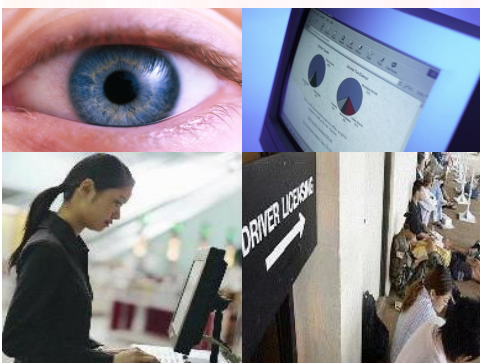

AUTOMATED DRIVER'S LICENSE DYNAMIC VISUAL ACUITY TEST SOFTWARE MODEL DVA-DMV-07

*Rapid, sensitive, and computerized Dynamic Visual Acuity screening test
for Driver's license offices and other transport agencies by SpecialtyAutomated™*

Automated Operation

SpecialtyAutomated™ introduces the first and only rapid and fully computerized Dynamic Visual Acuity Screening Test to provide instant scores, reports, and feedback through a unique software application.

The National Academy of Sciences reports that dynamic visual acuity (DVA) is "...most predictive of real-world task performance..." Contrast sensitivity and DVA, combined, are recommended for a stronger measure of daily visual acuity. Several studies show that dynamic visual acuity is a reliable predictor of crash probability when compared to static visual acuity.

Reduce wait time. Automate your office today.

*Start improving road and transport safety now
by rapidly screening drivers for
dynamic visual acuity using the DVA-DMV-07
by SpecialtyAutomated™.*

Screens

- Contrast sensitivity
- Integrated distances for far, near, & intermediate acuity (left & right eyes, binocularity)
- Night dynamic visual acuity vision optional